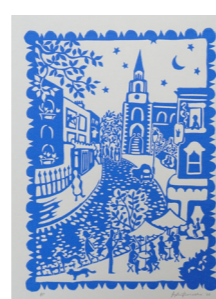

Clerkenwell Close
cornflower blue
/white
ink: 24 x 33cm
paper: A3
£60